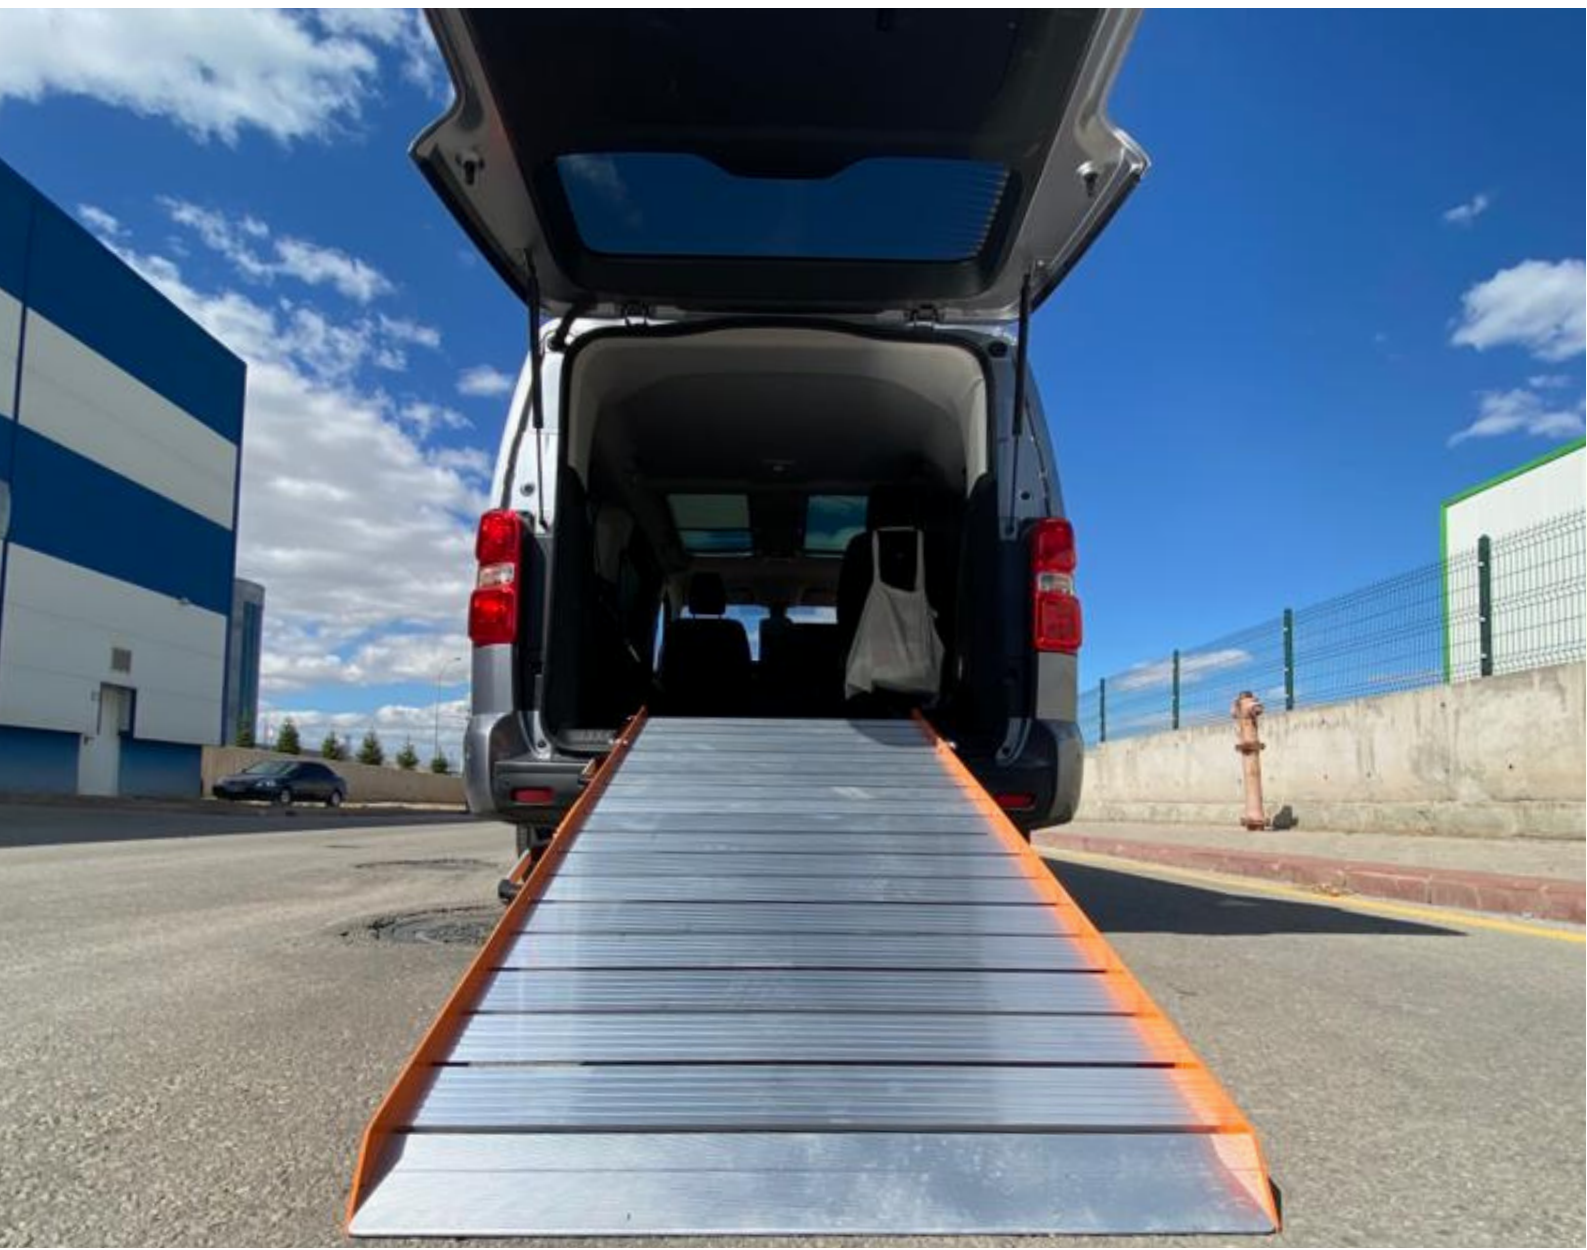

RAMPS FOR VEHICLE ACCESSIBILITY

Tailboard, Sidedoor
and Portable

Van Ramps

Provides Safely and Comfortably **Wheelchair Accessible Vans**

Van ramps are made of 100% aluminium provide safe and comfortable wheelchair access to vehicles.

2 pcs high-quality gas springs, innovative and reinforced aluminum profiles, ergonomic ramp handles and other features make the van ramp ideal for an accessible transportation solution.

Innovative designed **100% aluminium** made profiles provides high loading capacity and lightweight structure and antislip surface in use.

Van Ramps

Ready to use in **7 sec!**

unfold / open : 7 sec

fold / close : 7 sec

More details:

Mounted in the vehicle's door, quick and easy to fold.

Aluminium tailboard ramps have universal mounting brackets that provide easy and smooth installing operation.

Industrial Loading Ramps

H series

H series' higher and stronger ramp side borders and new designed ramp surface profiles provide higher loading capacity with portable and fixed tailboard ramps.

H series is available on portable roll up ramp, folding ramp, twin ramp and tailboard ramps. It can be used for industrial goods and motorcycle loading on vehicles and yachts.