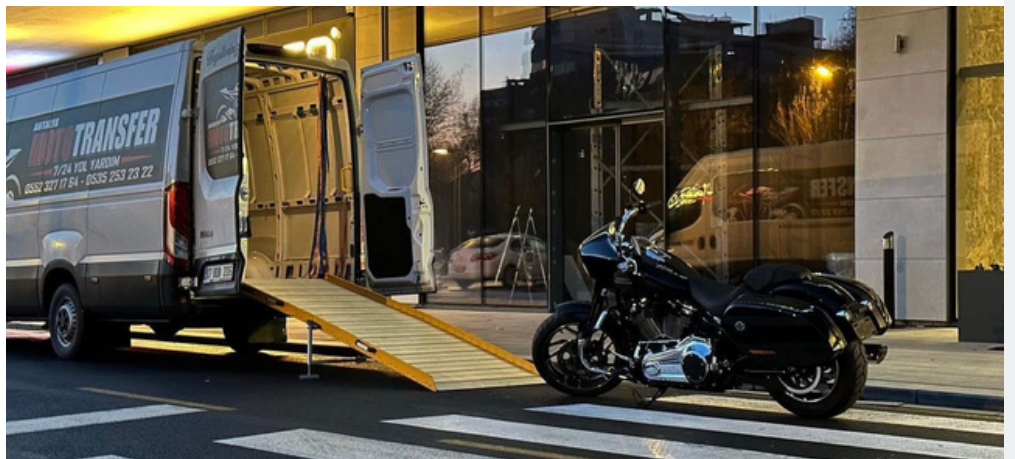

Industrial Loading Ramps

Industrial Loading Ramps

Technical Datas

Art No	Inner Width		Total Length		Outer Width		Folded Dimensions (hwxl)		Application Area on Vehicle		Weight		Max Load		Side Border Outer Height		Side Border Inner Height	
	cm	inch	cm	inch	cm	inch	cm	inch	cm	inch	kg	Ibs	kg	Ibs	cm	inch	cm	inch
H-VR75160	75	29,5	160	63,0	83	33	85x83x19	33x32x7	85x83x29	33x32x11	18,5	40,7	455	1000	8	3,1	5,5	2,2
H-VR75180	75	29,5	180	70,9	83	33	95x83x19	37x32x7	85x83x29	37x32x11	20,5	45,1	455	1000	8	3,1	5,5	2,2
H-VR75200	75	29,5	200	78,7	83	33	105x83x19	41x32x7	85x83x29	41x32x11	22,5	49,5	455	1000	8	3,1	5,5	2,2
H-VR75220	75	29,5	220	86,6	83	33	115x83x19	45x32x7	85x83x29	45x32x11	24,5	53,9	455	1000	8	3,1	5,5	2,2
H-VR75240	75	29,5	240	94,5	83	33	125x83x19	49x32x7	85x83x29	49x32x11	26,5	58,3	455	1000	8	3,1	5,5	2,2
H-VR75260	75	29,5	260	102,4	83	33	135x83x19	53x32x7	85x83x29	53x32x11	28	61,6	455	1000	8	3,1	5,5	2,2
H-VR75280	75	29,5	280	110,2	83	33	145x83x19	57x32x7	85x83x29	57x32x11	29,5	64,9	455	1000	8	3,1	5,5	2,2
H-VR75300	75	29,5	300	118,1	83	33	155x83x19	61x32x7	85x83x29	61x32x11	31,5	69,3	455	1000	8	3,1	5,5	2,2
H-VR8160	80	31,5	160	63,0	88	35	85x88x19	33x34x7	85x88x29	33x34x11	19	41,8	455	1000	8	3,1	5,5	2,2
H-VR8180	80	31,5	180	70,9	88	35	95x88x19	37x34x7	85x88x29	37x34x11	21	46,2	455	1000	8	3,1	5,5	2,2
H-VR8200	80	31,5	200	78,7	88	35	105x88x19	41x34x7	85x88x29	41x34x11	23	50,6	455	1000	8	3,1	5,5	2,2
H-VR8220	80	31,5	220	86,6	88	35	115x88x19	45x34x7	85x88x29	45x34x11	25	55	455	1000	8	3,1	5,5	2,2
H-VR8240	80	31,5	240	94,5	88	35	125x88x19	49x34x7	85x88x29	49x34x11	27	59,4	455	1000	8	3,1	5,5	2,2
H-VR8260	80	31,5	260	102,4	88	35	135x88x19	53x34x7	85x88x29	53x34x11	29	63,8	455	1000	8	3,1	5,5	2,2
H-VR8280	80	31,5	280	110,2	88	35	145x88x19	57x34x7	85x88x29	57x34x11	31	68,2	455	1000	8	3,1	5,5	2,2
H-VR8300	80	31,5	300	118,1	88	35	155x88x19	61x34x7	85x88x29	61x34x11	32,5	71,5	455	1000	8	3,1	5,5	2,2
H-VR9160	90	35,4	160	63,0	98	39	85x98x19	33x39x7	85x98x29	33x39x11	20	44	455	1000	8	3,1	5,5	2,2
H-VR9180	90	35,4	180	70,9	98	39	95x98x19	37x39x7	85x98x29	37x39x11	22	48,4	455	1000	8	3,1	5,5	2,2
H-VR9200	90	35,4	200	78,7	98	39	105x98x19	41x39x7	85x98x29	41x39x11	24	52,8	455	1000	8	3,1	5,5	2,2
H-VR9220	90	35,4	220	86,6	98	39	115x98x19	45x39x7	85x98x29	45x39x11	26	57,2	455	1000	8	3,1	5,5	2,2
H-VR9240	90	35,4	240	94,5	98	39	125x98x19	49x39x7	85x98x29	49x39x11	28	61,6	455	1000	8	3,1	5,5	2,2
H-VR9260	90	35,4	260	102,4	98	39	135x98x19	53x39x7	85x98x29	53x39x11	30	66	455	1000	8	3,1	5,5	2,2
H-VR9280	90	35,4	280	110,2	98	39	145x98x19	57x39x7	85x98x29	57x39x11	33	72,6	455	1000	8	3,1	5,5	2,2
H-VR9300	90	35,4	300	118,1	98	39	155x98x19	61x39x7	85x98x29	61x39x11	33,5	73,7	455	1000	8	3,1	5,5	2,2
H-VR10160	100	39,4	160	63,0	108	43	85x108x19	33x43x7	85x108x29	33x43x11	21	46,2	455	1000	8	3,1	5,5	2,2
H-VR10180	100	39,4	180	70,9	108	43	95x108x19	37x43x7	85x108x29	37x43x11	23	50,6	455	1000	8	3,1	5,5	2,2
H-VR10200	100	39,4	200	78,7	108	43	105x108x19	41x43x7	85x108x29	41x43x11	25	55	455	1000	8	3,1	5,5	2,2
H-VR10220	100	39,4	220	86,6	108	43	115x108x19	45x43x7	85x108x29	45x43x11	27	59,4	455	1000	8	3,1	5,5	2,2
H-VR10240	100	39,4	240	94,5	108	43	125x108x19	49x43x7	85x108x29	49x43x11	29	63,8	455	1000	8	3,1	5,5	2,2
H-VR10260	100	39,4	260	102,4	108	43	135x108x19	53x43x7	85x108x29	53x43x11	31	68,2	455	1000	8	3,1	5,5	2,2
H-VR10280	100	39,4	280	110,2	108	43	145x108x19	57x43x7	85x108x29	57x43x11	33,5	73,7	455	1000	8	3,1	5,5	2,2
H-VR10300	100	39,4	300	118,1	108	43	155x108x19	61x43x7	85x108x29	61x43x11	34,5	75,9	455	1000	8	3,1	5,5	2,2