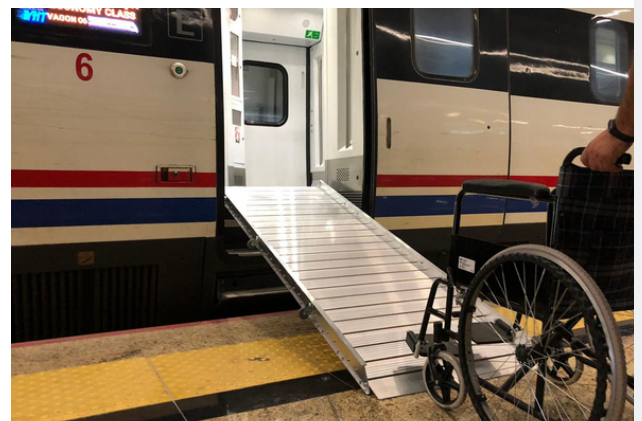

Where to use ?

Historical buildings, open public buildings, schools, shops, theaters, Vans etc, can be made accessible in seconds without any installation. And it's an ideal solution for accessible events.