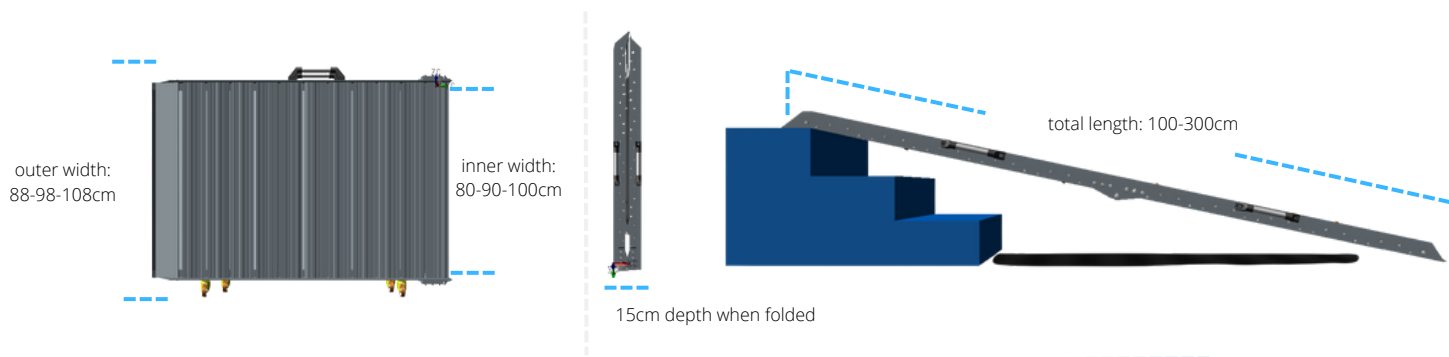

Folding Ramps

Technical Datas

Art No	Inner Width		Total Length		Outer Width		Folded Dimensions (hwxw)		Weight		Max Load		Side Border Outer Height		Side Border Inner Height	
	cm	inch	cm	inch	cm	inch	cm	inch	kg	Ibs	kg	Ibs	cm	inch	cm	inch
FR75100	75	29,5	100	39,4	79	31,1	83x15x52	33x6x20	8	17,6	340	750	6	2,4	3,5	1,4
FR75120	75	29,5	120	47,2	79	31,1	83x15x62	33x6x24	9,6	21,12	340	750	6	2,4	3,5	1,4
FR75140	75	29,5	140	55,1	79	31,1	83x15x72	33x6x28	11,2	18,6	340	750	6	2,4	3,5	1,4
FR75160	75	29,5	160	63,0	79	31,1	83x15x82	33x6x32	12,8	28,16	340	750	6	2,4	3,5	1,4
FR75180	75	29,5	180	70,9	79	31,1	83x15x92	33x6x36	14,4	19,6	340	750	6	2,4	3,5	1,4
FR75200	75	29,5	200	78,7	79	31,1	83x15x102	33x6x40	16	35,2	340	750	6	2,4	3,5	1,4
FR75220	75	29,5	220	86,6	79	31,1	83x15x112	33x6x44	17,6	20,6	340	750	6	2,4	3,5	1,4
FR75240	75	29,5	240	94,5	79	31,1	83x15x122	33x6x48	19,2	42,24	340	750	6	2,4	3,5	1,4
FR75260	75	29,5	260	102,4	79	31,1	83x15x132	33x6x52	20,8	21,6	340	750	6	2,4	3,5	1,4
FR75280	75	29,5	280	110,2	79	31,1	83x15x142	33x6x56	22,4	49,28	340	750	6	2,4	3,5	1,4
FR75300	75	29,5	300	118,1	79	31,1	83x15x152	33x6x60	24	22,6	340	750	6	2,4	3,5	1,4
FR8100	80	31,5	100	39,4	84	33,1	88x15x52	35x6x20	8,6	23,6	340	750	6	2,4	3,5	1,4
FR8120	80	31,5	120	47,2	84	33,1	88x15x62	35x6x24	10,3	22,66	340	750	6	2,4	3,5	1,4
FR8140	80	31,5	140	55,1	84	33,1	88x15x72	35x6x28	12	24,6	340	750	6	2,4	3,5	1,4
FR8160	80	31,5	160	63,0	84	33,1	88x15x82	35x6x32	13,7	30,14	340	750	6	2,4	3,5	1,4
FR8180	80	31,5	180	70,9	84	33,1	88x15x92	35x6x36	15,4	25,6	340	750	6	2,4	3,5	1,4
FR8200	80	31,5	200	78,7	84	33,1	88x15x102	35x6x40	17,1	37,62	340	750	6	2,4	3,5	1,4
FR8220	80	31,5	220	86,6	84	33,1	88x15x112	35x6x44	18,8	26,6	340	750	6	2,4	3,5	1,4
FR8240	80	31,5	240	94,5	84	33,1	88x15x122	35x6x48	20,5	45,1	340	750	6	2,4	3,5	1,4
FR8260	80	31,5	260	102,4	84	33,1	88x15x132	35x6x52	22,2	27,6	340	750	6	2,4	3,5	1,4
FR8280	80	31,5	280	110,2	84	33,1	88x15x142	35x6x56	23,9	52,58	340	750	6	2,4	3,5	1,4
FR8300	80	31,5	300	118,1	84	33,1	88x15x152	35x6x60	25,3	28,6	340	750	6	2,4	3,5	1,4
FR9100	90	35,4	100	39,4	94	37,0	98x15x52	38x6x20	9,6	29,6	340	750	6	2,4	3,5	1,4
FR9120	90	35,4	120	47,2	94	37,0	98x15x62	38x6x24	11,5	25,3	340	750	6	2,4	3,5	1,4
FR9140	90	35,4	140	55,1	94	37,0	98x15x72	38x6x28	13,4	30,6	340	750	6	2,4	3,5	1,4
FR9160	90	35,4	160	63,0	94	37,0	98x15x82	38x6x32	15,3	33,66	340	750	6	2,4	3,5	1,4
FR9180	90	35,4	180	70,9	94	37,0	98x15x92	38x6x36	17,2	31,6	340	750	6	2,4	3,5	1,4
FR9200	90	35,4	200	78,7	94	37,0	98x15x102	38x6x40	19,1	42,02	340	750	6	2,4	3,5	1,4
FR9220	90	35,4	220	86,6	94	37,0	98x15x112	38x6x44	21	32,6	340	750	6	2,4	3,5	1,4
FR9240	90	35,4	240	94,5	94	37,0	98x15x122	38x6x48	22,9	50,38	340	750	6	2,4	3,5	1,4
FR9260	90	35,4	260	102,4	94	37,0	98x15x132	38x6x52	24,8	33,6	340	750	6	2,4	3,5	1,4
FR9280	90	35,4	280	110,2	94	37,0	98x15x142	38x6x56	26,7	58,74	340	750	6	2,4	3,5	1,4
FR9300	90	35,4	300	118,1	94	37,0	98x15x152	38x6x60	28,3	34,6	340	750	6	2,4	3,5	1,4